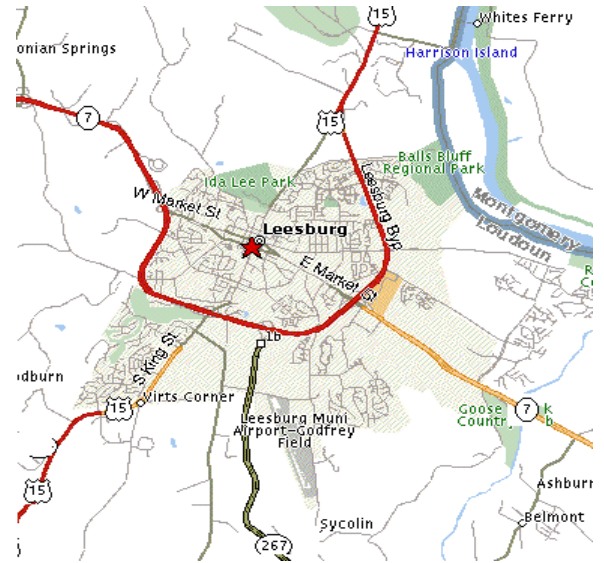

Directions to Image Matters LLC Headquarters: 201 Loudoun Street SW., Leesburg, VA 20175 / Phone: 703.669.5510

Image Matters is located in historic Leesburg, VA

From the Capital Beltway. Take the VA-267 TOLL W exit, towards DULLES AIRPORT. Merge onto VA-267 W towards RESTON/ ASHBURN/ LEESBURG. Take VA-267 to Leesburg. Take the US-15 S/ VA-7 W exit, exit number 1A, on the left towards LEESBURG/ WARRENTON/ WINCHESTER. Merge onto Route 7 W. Take first exit, US-15 BUSINESS, towards LEESBURG, turning RIGHT onto S KING ST/ US-15 (Business). Proceed through several lights and turn left (at the light) onto Loudoun St. SW. Proceed two blocks to Liberty St. SW. Turn left onto Liberty St. SW (the building is on the corner of Loudoun St. SW and Liberty St. SW and is white with blue trim).

From Dulles Airport. Start out on DULLES AIRPORT ACCESS RD. Take the VA-267-TOLL West exit towards LEESBURG/SATELLITE PARKING/RENTAL CAR RETURN. Keep RIGHT at the fork in the ramp. Merge onto VA-267 W towards LEESBURG. Take VA-267 to Leesburg. Take US-15 S/ Route 7 W exit, exit number 1A, on the left towards LEESBURG/ WARRENTON/ WINCHESTER. Merge onto Route 7 W. Take first exit, US-15 BUSINESS exit, towards LEESBURG, turning RIGHT onto S KING ST/ US-15. Proceed through several lights and turn left (at the light) onto Loudoun St. SW. Proceed two blocks to Liberty St. SW. Turn left onto Liberty St. SW (the building is on the corner of Loudoun Street SW and Liberty St. SW and is white with blue trim).

From Route 7 (from the East). Take Route 7 W. As you enter Leesburg stay straight to go onto E MARKET ST/ Route 7 W. Turn SLIGHT LEFT onto LOUDOUN ST SE. Proceed through the light at King St. SW and turn left onto Liberty St. SW (the building is on the corner of Loudoun St. SW and Liberty St. SW and is white with blue trim).